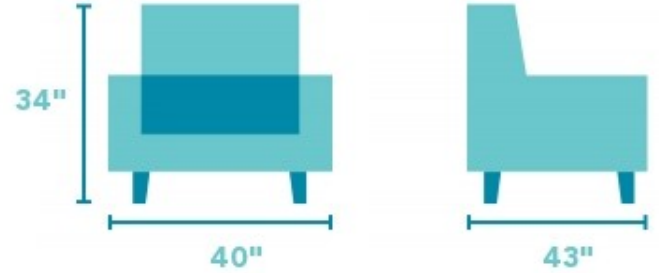

Astra

LEATHER POWER RECLINER WITH POWER HEADREST | 1309-50PH

40"W x 43"D x 34"H
20"SH x 24"SW x 21"SD x 26"AH
Open Depth: 66"

Modern modular motion.

Astro's wide seating and low back cushions provide ample support and room for you and your guests. Thin armrests and adjustable headrests offer a unique look and added comfort. Short block legs anchor this style and add a bold finish to the low profile of Astra's modern design. A power reclining mechanism lets you change angles effortlessly from an upright to a fully reclined position, and a power button allows you to independently adjust the headrest for custom relaxation.